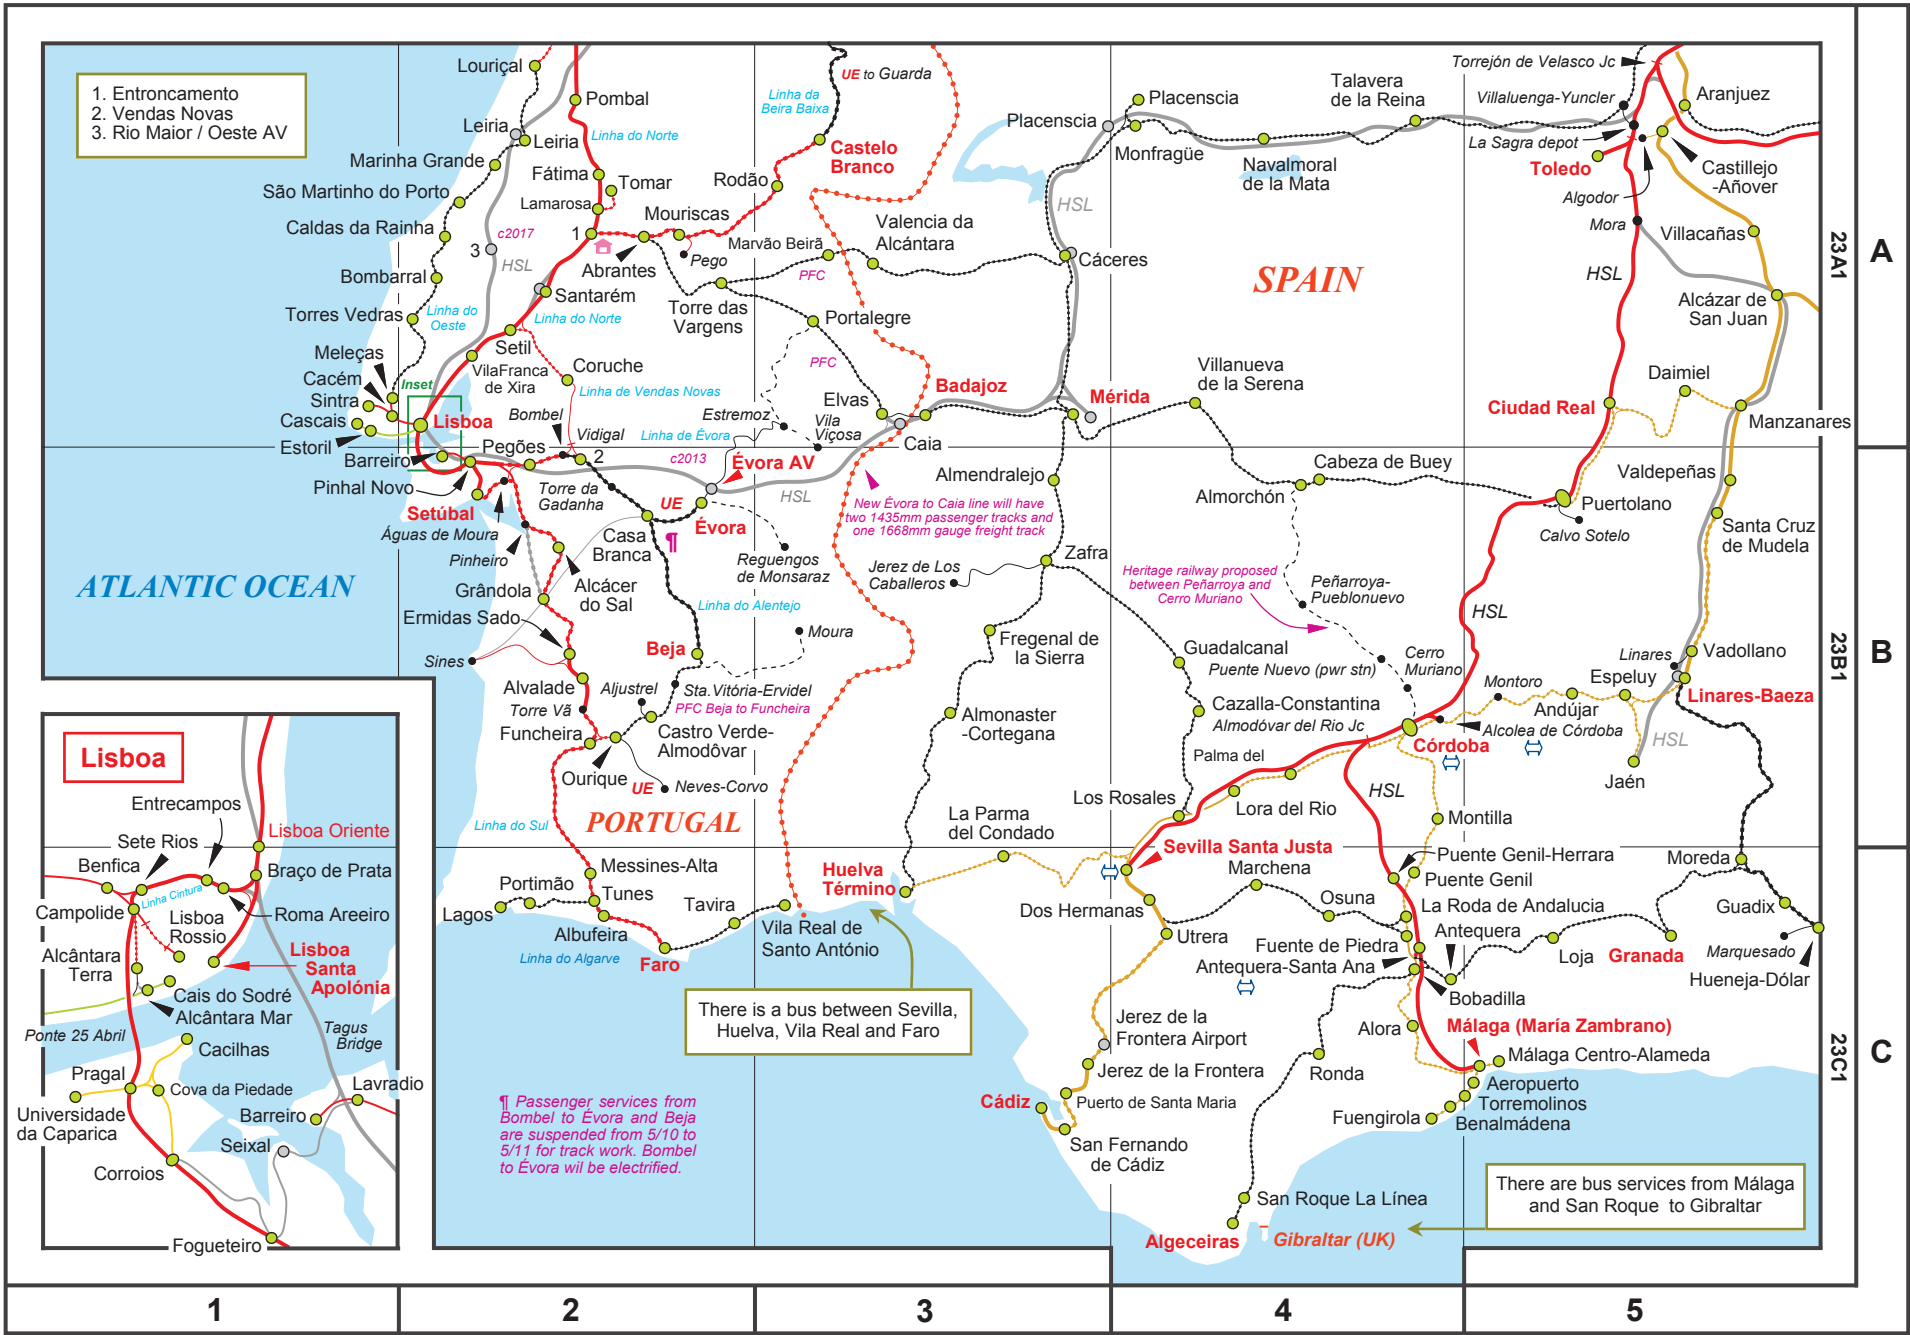

- 1. Entroncamento
- 2. Vendas Novas
- 3. Rio Maior / Oeste AV

There is a bus between Sevilla, Huelva, Vila Real and Faro

↑ Passenger services from Bombel to Evora and Beja are suspended from 5/10 to 5/11 for track work. Bombel to Evora will be electrified.

There are bus services from Málaga and San Roque to Gibraltar